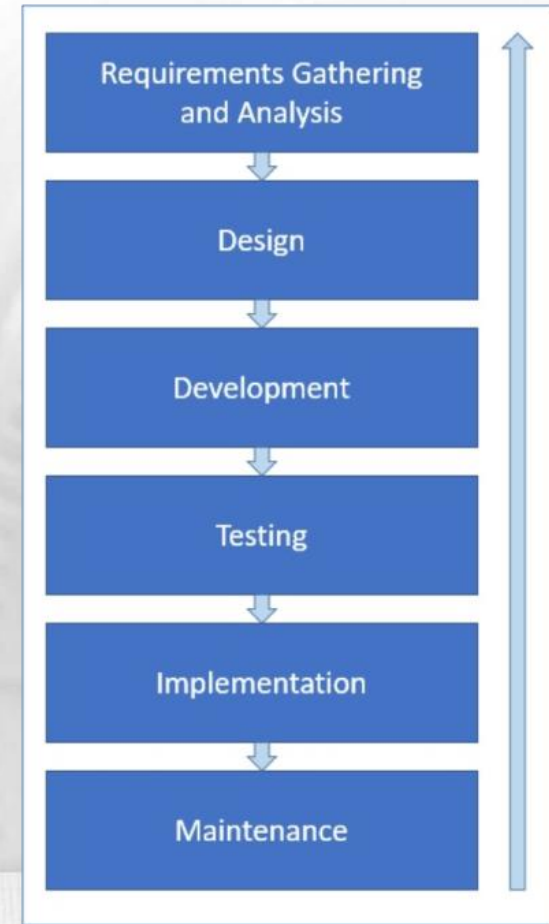

Services Code: CS306

For additional information please
write to us at:
info@tlcpak.com